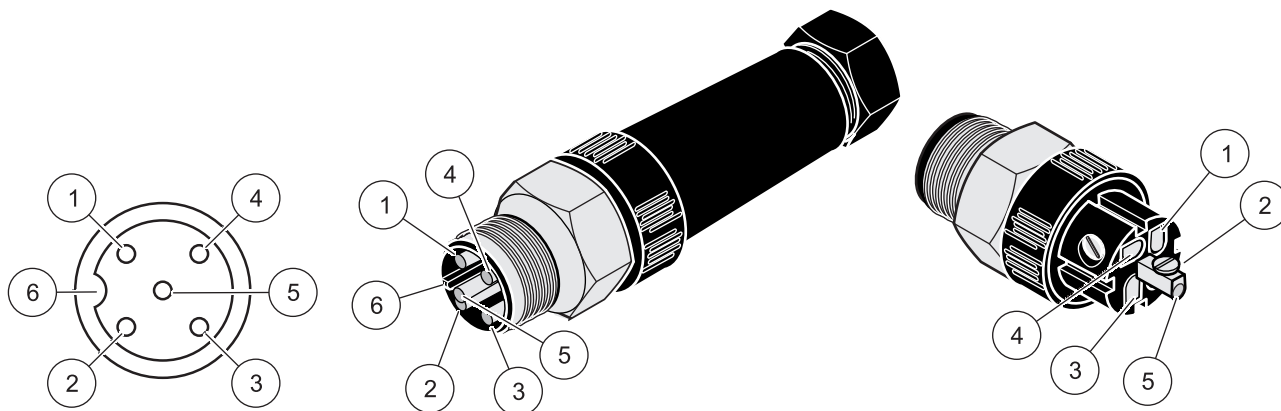

## Pin assignment of optional sc Sensor plug and sc Sensor Coupling

**Important Note:** Incorrect connecting of the cables will impact the function of the instrument and/or damage the instrument.

Use cable end sleeves for the wire connection!

Figure 1 Pin assignment of sc Sensor Plug

Figure 2 Pin assignment of sc Sensor Coupling

Pos.	clamp number	Assignment	Wire color
1	1	+12 V DC	brown
2	2	Data (-)	white
3	3	Data (+)	blue
4	4	Ground	black
5	5	Screen	grey
6	6	Guidance	-