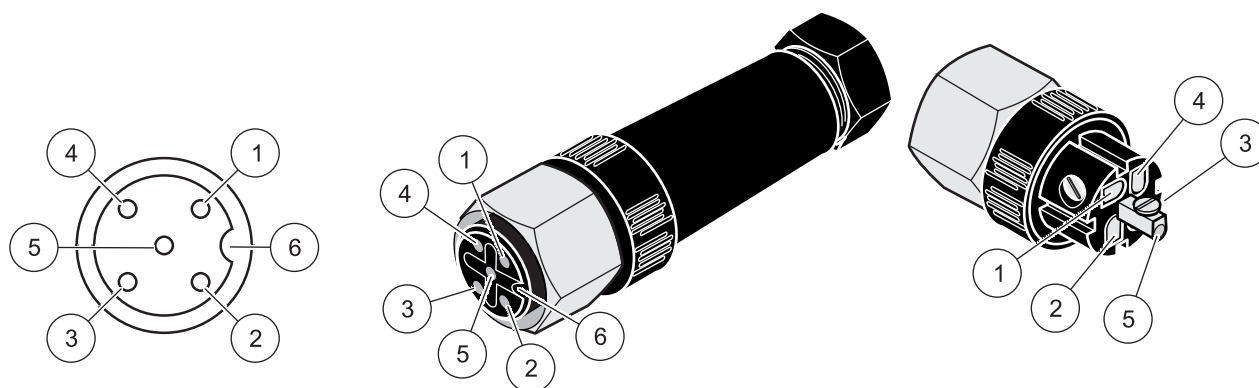

## Pin assignment of optional sc Sensor plug and sc Sensor Coupling

**Important Note:** Incorrect connecting of the cables will impact the function of the instrument and/or damage the instrument.

Use cable end sleeves for the wire connection!

Figure 1 Pin assignment of sc Sensor Plug

Figure 2 Pin assignment of sc Sensor Coupling

Pos.	clamp number	Assignment	Wire color
1	1	+12 V DC	brown
2	2	Data (-)	white
3	3	Data (+)	blue
4	4	Ground	black
5	5	Screen	grey
6	6	Guidance	-